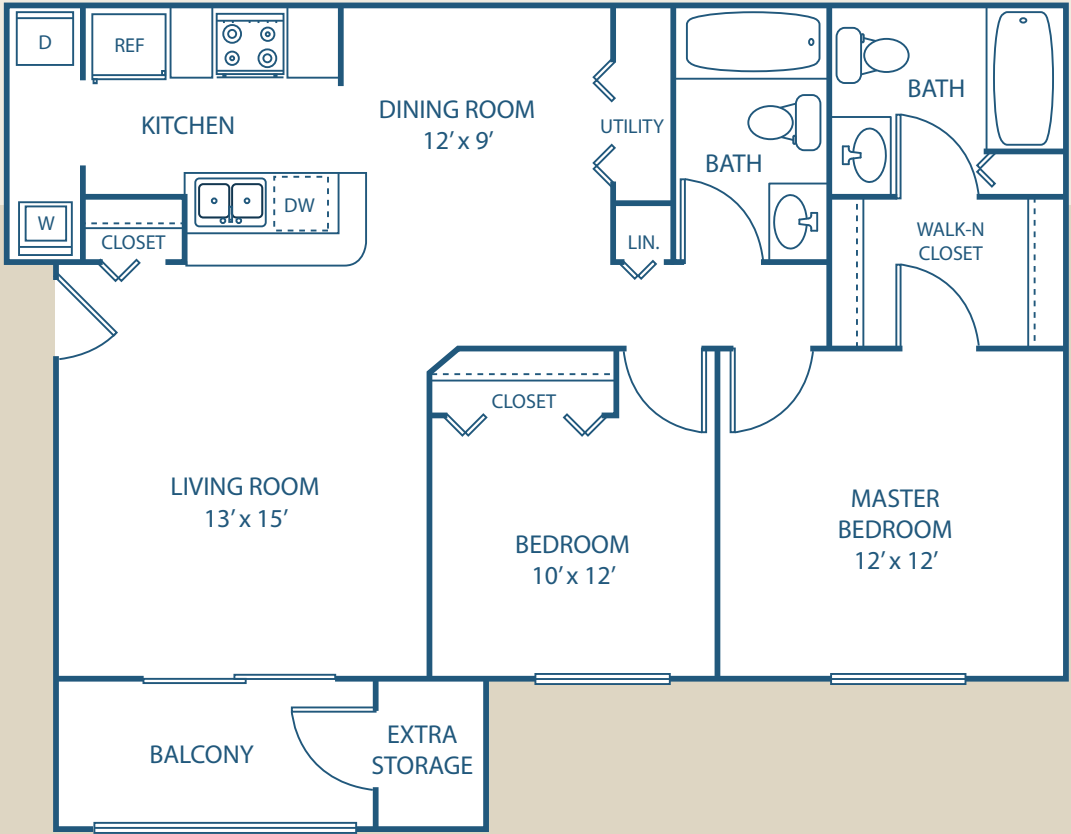

1 Bedroom, 1 Bath
Apartment Home
750 sq ft

\$ _____

2 Bedroom, 2 Bath
Apartment Home
920 sq ft

\$ _____

3 Bedroom, 2 Bath
 Apartment Home
 1,120 sq ft

\$ _____

FEATURES

Spacious 1, 2 and 3 Bedroom Floor Plans
Fully Equipped Kitchen with Dishwasher
2 Full Baths in 2 & 3 Bedroom Apartment Homes
Large Walk-in Closets
Full-Size In Home Laundry Available
Private Patio or Balcony
Central Air Conditioning
Pet Friendly (Conditions Apply)