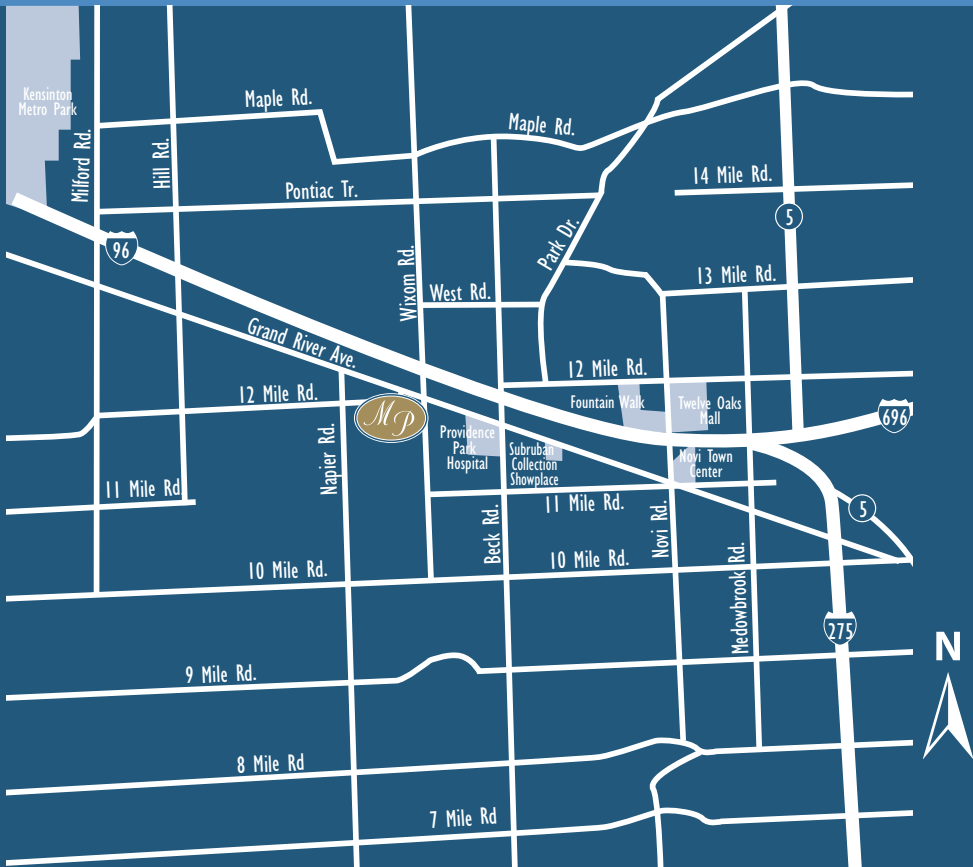

Meadowood Park

APARTMENTS

27059 Meadowood Drive, Wixom, MI 48393

Meadowood Park is located on Grand River Avenue,
1/4 mile west of Wixom Road.

Phone: (248) 344-7123

Fax: (248) 344-7187

Email: meadowoodpark@dhsmtg.com

Web: www.meadowoodparkapts.com

Management Company