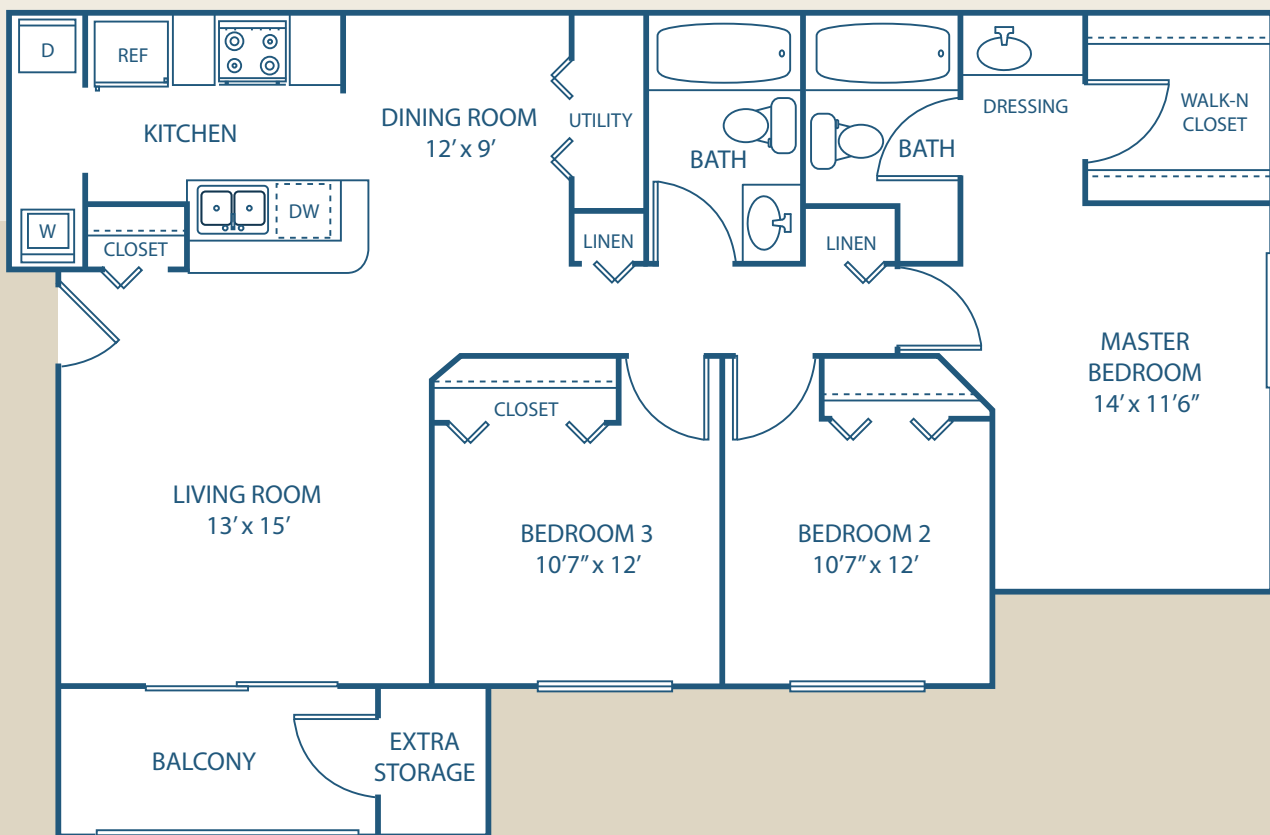

1 Bedroom, 1 Bath
Apartment Home
750 sq ft

\$ _____

2 Bedroom, 2 Bath
Apartment Home
920 sq ft

\$ _____

3 Bedroom, 2 Bath
 Apartment Home
 1,120 sq ft

\$ _____

FEATURES

Spacious 1, 2 and 3 Bedroom Floor Plans
Fully Equipped Kitchen with Dishwasher
2 Full Baths in 2 & 3 Bedroom Apartment Homes
Large Walk-in Closets
Full-Size In Home Laundry Available
Private Patio or Balcony
Central Air Conditioning
Pet Friendly (Conditions Apply)