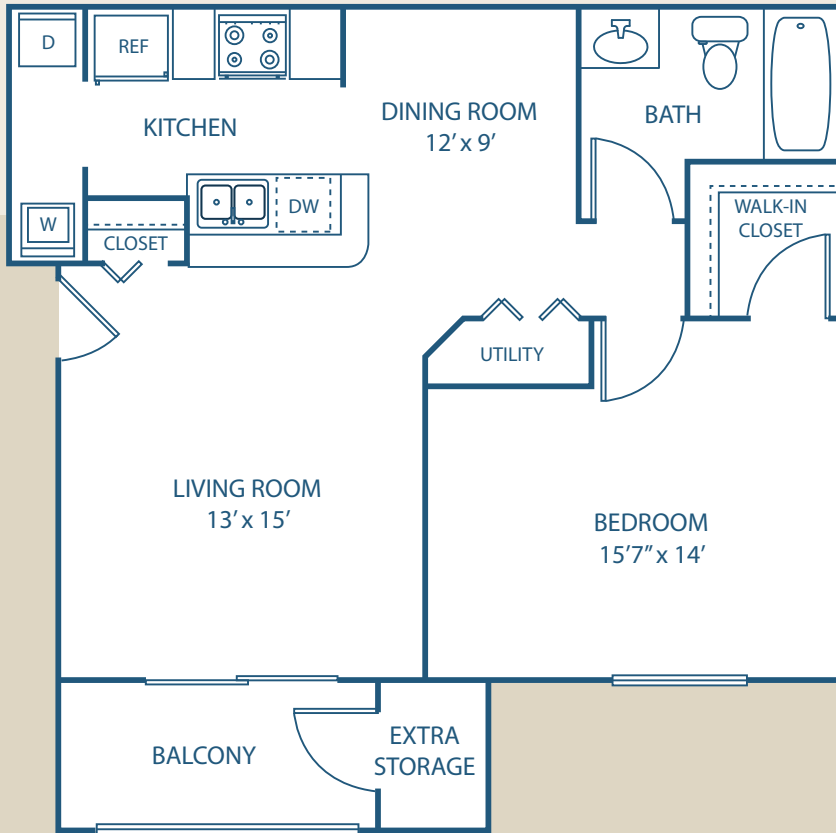

1 Bedroom, 1 Bath
Apartment Home
750 sq ft

\$ _____

2 Bedroom, 2 Bath
Apartment Home
920 sq ft

\$ _____

3 Bedroom, 2 Bath
 Apartment Home
 1,120 sq ft

\$ _____

FEATURES

Spacious 1, 2 and 3 Bedroom Floor Plans
Fully Equipped Kitchen with Dishwasher
2 Full Baths in 2 & 3 Bedroom Apartment Homes
Large Walk-in Closets
Full-Size In Home Laundry Available
Private Patio or Balcony
Central Air Conditioning
Pet Friendly (Conditions Apply)