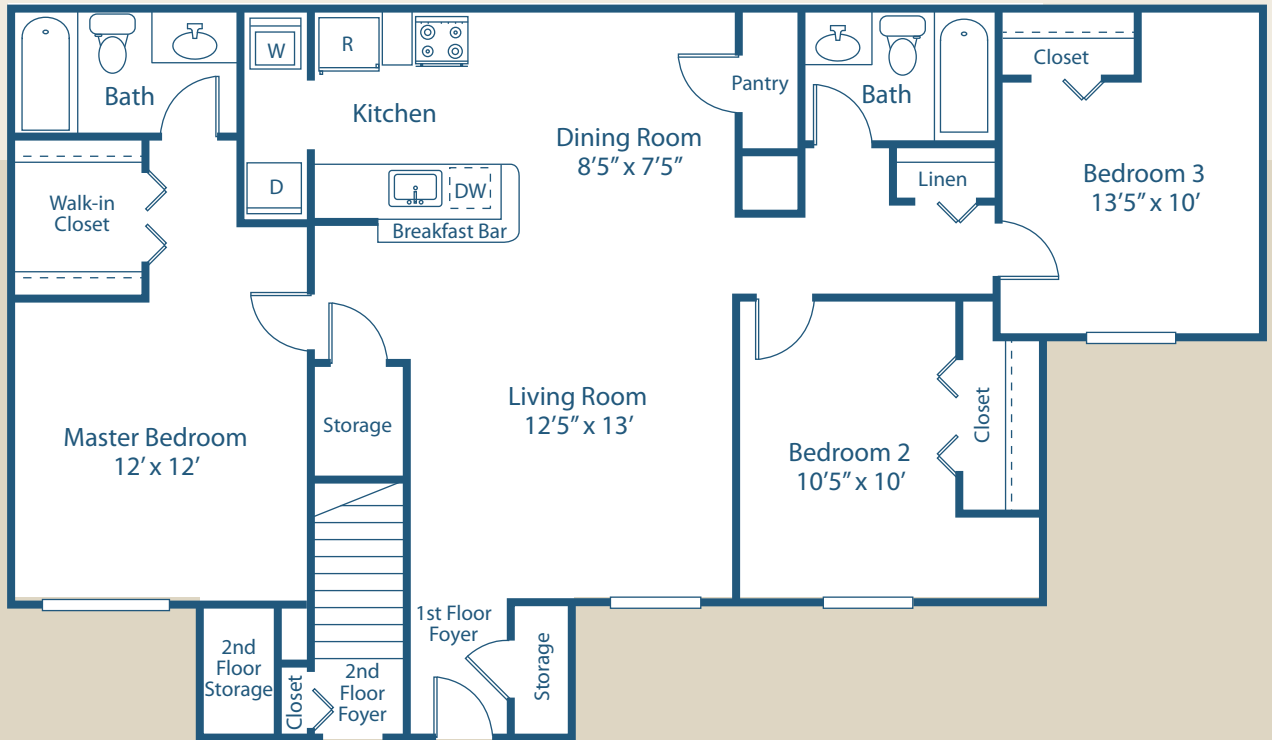

The Fox

One Bedroom, One Bath

792 sq ft

\$ _____

The Fillmore

Two Bedroom, Two Bath
1,049 sq ft

\$ _____

The Fisher

Three Bedroom, Two Bath

1,187 sq ft

\$ _____

2110

2055

Tot Lot

2049

2111

2120

2130

2045

Arbor Circle West

2127

2150

2041

2160