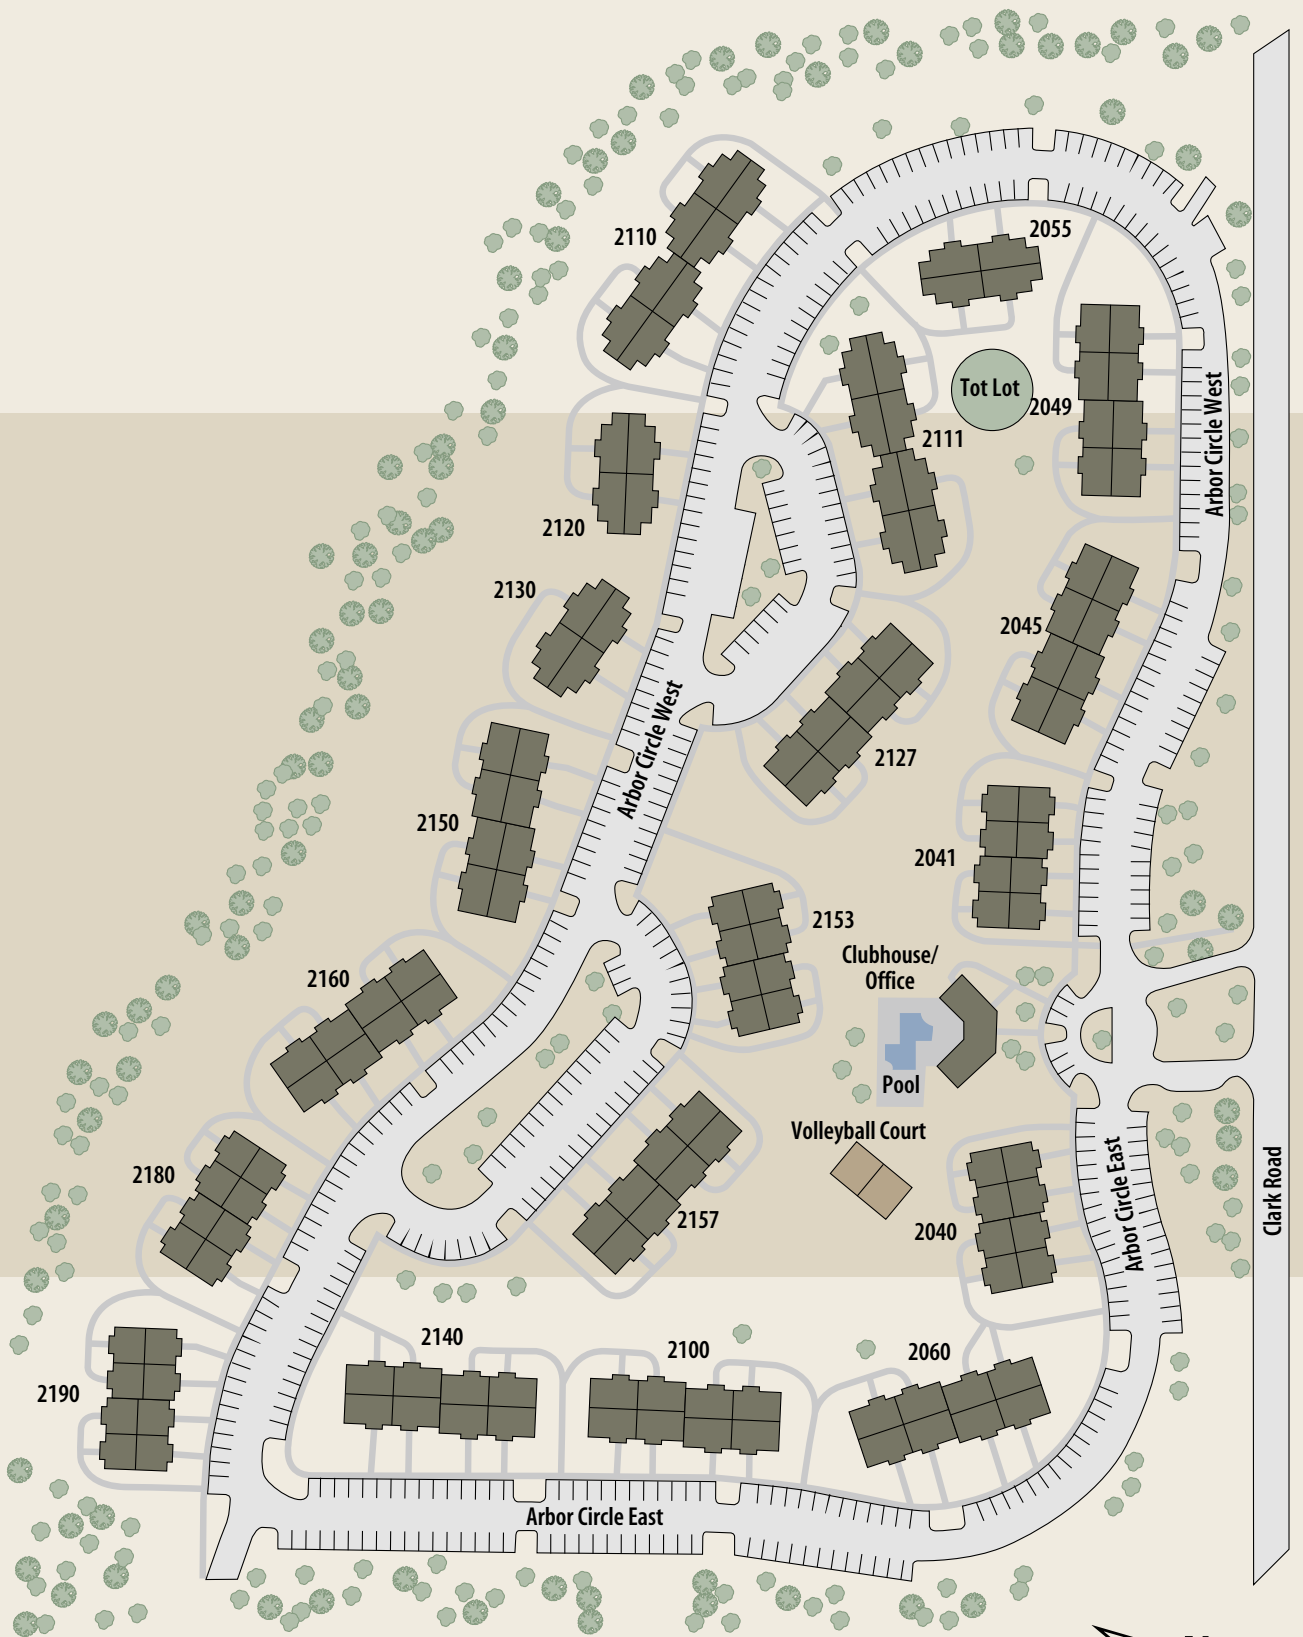

The Fox

One Bedroom, One Bath

792 sq ft

\$ _____

The Fillmore

Two Bedroom, Two Bath
1,049 sq ft

\$ _____

The Fisher

Three Bedroom, Two Bath

1,187 sq ft

\$ _____

2110

2055

Tot Lot

2049

2111

2120

2130

2045

Arbor Circle West

2127

2150

2041

2160

Clubhouse/
Office

Pool

Volleyball Court

2180

2157

2040

Arbor Circle East

Clark Road