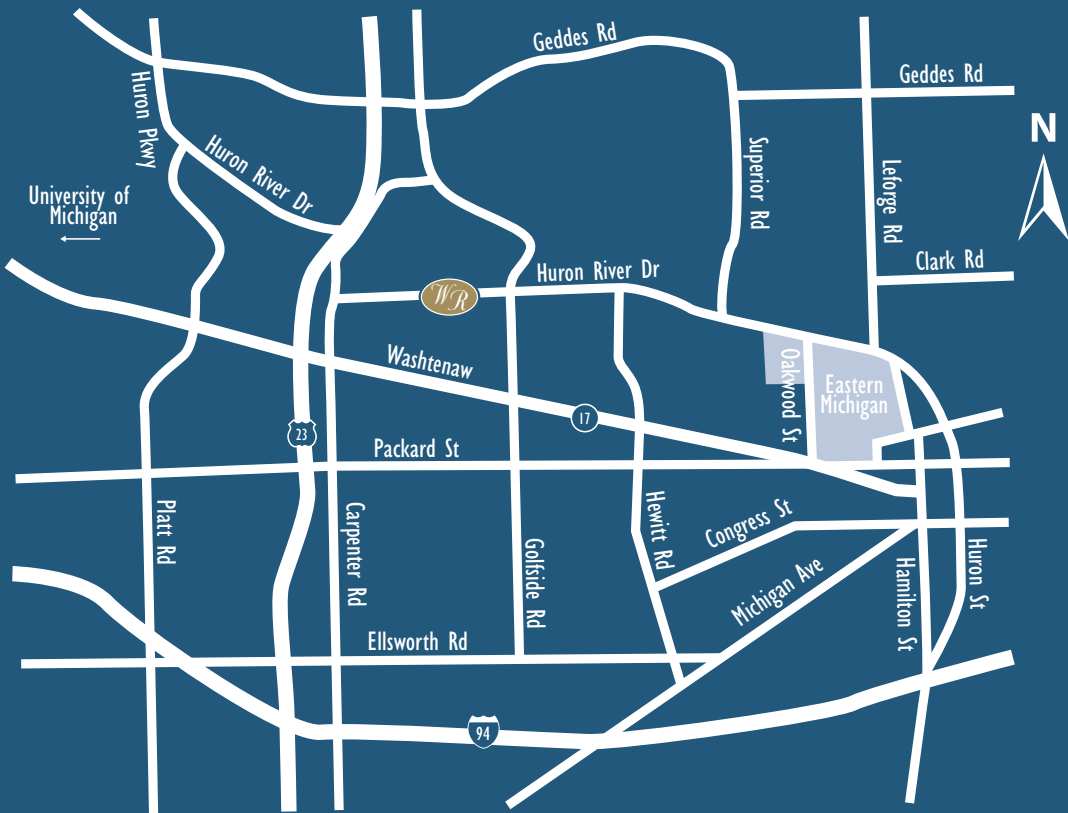

Willow Ridge is located in the Pittsfield Charter Township just minutes from downtown Ann Arbor. The community has convenient access to US-23, I-94 and M-14 offering a quick commute to the surrounding employment bases of Ann Arbor, Ypsilanti and the Western Metro Detroit Area. Just minutes from premier shopping and restaurants along Washtenaw Avenue leading into Ann Arbor.

24-Hour Emergency Maintenance

Professional On-Site Management

Convenient Access to US-23, I-94 and M-14, Ann Arbor, Ypsilanti
and Western Metro Detroit Area

Willow Ridge
APARTMENTS

2020 Arbor Circle East • Ypsilanti, MI 48197

phone (734) 434-9800 • fax (734) 434-9866

Email: willowridge@dhsmtg.com

Web: willowridgeapartments.com

Willow Ridge

APARTMENTS

2020 Arbor Circle East, Ypsilanti, MI 48197

Located on Clark Road just East of Hogback Road. Directly across the street from Washtenaw Community College.